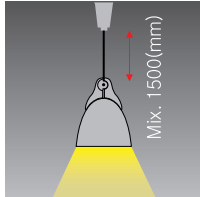

SUSPENSION SET

☐ **L2382** - With 2 wire hangers of 1500mm and a power supply cable

Available in colours Grey(for outdoor use)