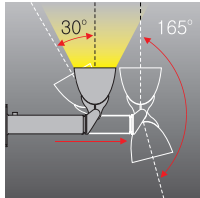

MOUNTING BRASKETS

☐ **L2380** - (2pcs) Adjustable and Extensions

Available in colours Grey(for outdoor use)