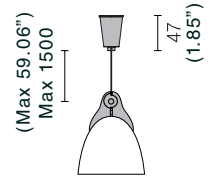

MOUNTING BRASKETS

L2380 - (2pcs) Adjustable and Extensions

Available in colours Grey(for outdoor use)

SUSPENSION SET

L2382 - With 2 wire hangers of 1500mm and a power supply cable

Available in colours Grey(for outdoor use)

POLE MOUNTED BRASKET SET with connector for one fixture

L2394 - Pole Dia. 102mm

L2395 - Pole Dia. 120mm

Available in colours Grey(for outdoor use)

POLE MOUNTED BRASKET SET with connector for two fixture

L2565 - Pole Dia. 102mm