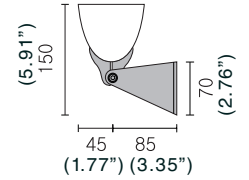

MOUNTING BRASKETS

☐ **L2380** - (2pcs) Adjustable and Extensions

Available in colours Grey(for outdoor use)