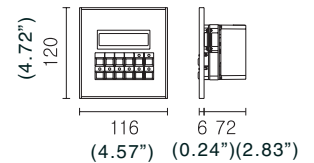

IP65 EXTENSION SIGNAL CABLE for RGB with M/F connector

- ☐ L2478 - Length: 1000
- ☐ L2479 - Length: 2000

SPECIFICATION SHEET

METAL FINISH ☐ 29. GREY(OUTDOOR)

VOLTAGE ☐ 120V ☐ 220V ☐ 277V

LEDOLOGY®

WWW.LEDOLOGY.COM