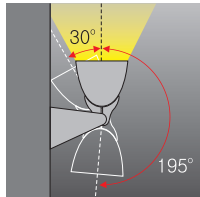

MOUNTING BRASKETS

☐ **L2380** - (2pcs) Adjustable

Available in colours Grey(for outdoor use)