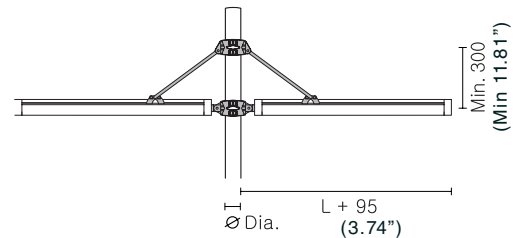

POLE MOUNTED BRASKET SET with connector for two fixture

☐ **L2565** - Pole Dia. 102mm

☐ **L2566** - Pole Dia. 120mm

Available in colours Grey(for outdoor use)