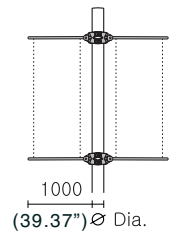

DMX SWITCHBOARD

1. ☐ L2478 - Length: 1000
2. Power supply : 220-240V 50/60Hz
   Installation : Plastic recessing box included
   IP rate : IP 40
   Control signal : DMX512
   Control channel : 60 channel

Programmable DMX switchboard that allow you to control 20 groups of individual fittings that requires 3 Control Channels.
Every group for use of many fittings.