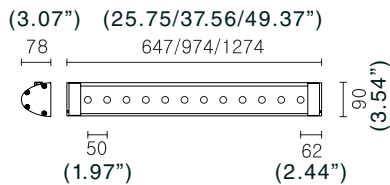

- ☐ **L143195** - 36W 12 LED (Full Color RGB)
- ☐ **L143196** - 54W 18 LED (Full Color RGB)
- ☐ **L143197** - 72W 24 LED (Full Color RGB)

IP65

Inclusive of Integral Control Unit with 220-240V 50/60Hz Electronic power supply and DMX signal converter with facility to connect In-Out cables for multiple connections. (Occupies 3 control channels.)

With a DMX switchboard that you can purchase separately from the market (or order our Art. 2975)

you can control many more fittings, completely controlling scenes, speeds and color sequences.

SPECIFICATION SHEET

LEDOLOGY®