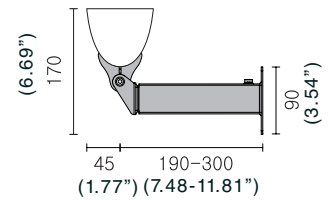

SUSPENSION SET

☐ **L2382** - With 2 wire hangers of 1500mm and a power supply cable

Available in colours Grey(for outdoor use)