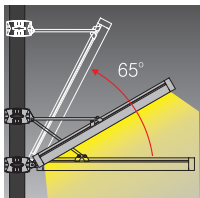

POLE MOUNTED BRASKET SET with connector for one fixture

L2394 - Pole Dia. 102mm

L2395 - Pole Dia. 120mm

Available in colours Grey(for outdoor use)

POLE MOUNTED BRASKET SET with connector for two fixture

L2565 - Pole Dia. 102mm