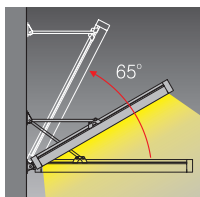

WALL MOUNTED SET

☐ **L2567**

Available in colours Grey(for outdoor use)