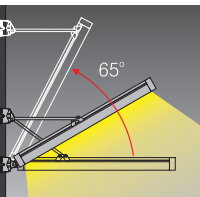

POLE MOUNTED BRASKET SET with connector for one fixture

L2394 - Pole Dia. 102mm

L2395 - Pole Dia. 120mm

Available in colours Grey(for outdoor use)

POLE MOUNTED BRASKET SET with connector for two fixture

L2565 - Pole Dia. 102mm