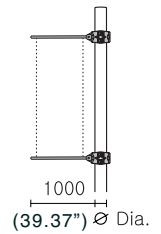

POLE MOUNTED BRASKET SET with connector for one fixture

L2394 - Pole Dia. 102mm

L2395 - Pole Dia. 120mm

Available in colours Grey(for outdoor use)

POLE MOUNTED BRASKET SET with connector for two fixture

L2565 - Pole Dia. 102mm

PROJECT NAME:

ACCESSORIES

BILLBOARD SET for one banner

- L2568 - Pole Dia. 102mm
- L2569 - Pole Dia. 120mm

Available in colours Grey(for outdoor use)

BILLBOARD SET for two banner

- L2570 - Pole Dia. 102mm
- L2571 - Pole Dia. 120mm

Available in colours Grey(for outdoor use)

DMX SWITCHBOARD

- L2478 - Length: 1000
- Power supply : 220-240V 50/60Hz
Installation : Plastic recessing box included
IP rate : IP 40
Control signal : DMX512
Control channel : 60 channel