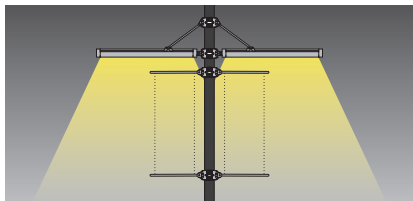

PROJECT NAME:

ACCESSORIES

BILLBOARD SET for one banner

- L2568 - Pole Dia. 102mm
- L2569 - Pole Dia. 120mm

Available in colours Grey(for outdoor use)

BILLBOARD SET for two banner

- L2570 - Pole Dia. 102mm
- L2571 - Pole Dia. 120mm