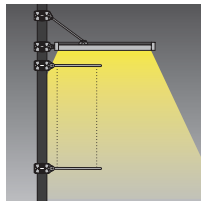

L2566 - Pole Dia. 120mm

Available in colours Grey(for outdoor use)

WALL MOUNTED SET

L2567

Available in colours Grey(for outdoor use)

FRONTLINE

ACCESSORIES

TYPE:

PROJECT NAME:

ACCESSORIES

BILLBOARD SET for one banner

- L2568 - Pole Dia. 102mm
- L2569 - Pole Dia. 120mm

Available in colours Grey(for outdoor use)

BILLBOARD SET for two banner

- L2570 - Pole Dia. 102mm
- L2571 - Pole Dia. 120mm