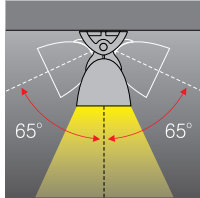

ACCESSORIES

MOUNTING BRASKETS

☐ **L2379** - (2pcs) Adjustable

Available in colours Grey(for outdoor use)