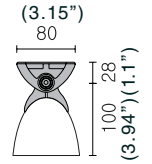

MOUNTING BRASKETS

☐ **L2380** - (2pcs) Adjustable

Available in colours Grey(for outdoor use)