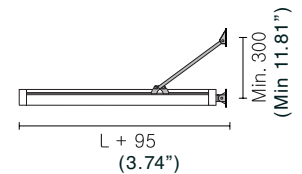

POLE MOUNTED BRASKET SET with connector for one fixture

L2394 - Pole Dia. 102mm

L2395 - Pole Dia. 120mm

Available in colours Grey(for outdoor use)

POLE MOUNTED BRASKET SET with connector for two fixture

L2565 - Pole Dia. 102mm

L2566 - Pole Dia. 120mm

Available in colours Grey(for outdoor use)

WALL MOUNTED SET

L2567

Available in colours Grey(for outdoor use)

FRONTLINE

ACCESSORIES

TYPE:

PROJECT NAME:

ACCESSORIES

BILLBOARD SET for one banner

- L2568 - Pole Dia. 102mm
- L2569 - Pole Dia. 120mm

Available in colours Grey(for outdoor use)

BILLBOARD SET for two banner

- L2570 - Pole Dia. 102mm
- L2571 - Pole Dia. 120mm