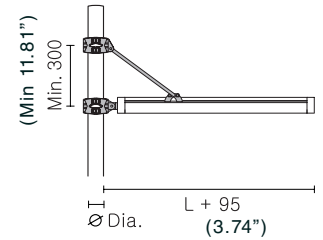

POLE MOUNTED BRASKET SET with connector for one fixture

L2394 - Pole Dia. 102mm

L2395 - Pole Dia. 120mm

Available in colours Grey(for outdoor use)

POLE MOUNTED BRASKET SET with connector for two fixture

L2565 - Pole Dia. 102mm

- L2478 - Length: 1000
- L2479 - Length: 2000

SPECIFICATION SHEET

METAL FINISH 29. GREY(OUTDOOR)

VOLTAGE 120V 220V 277V

LEDOLOGY®

WWW.LEDOLOGY.COM