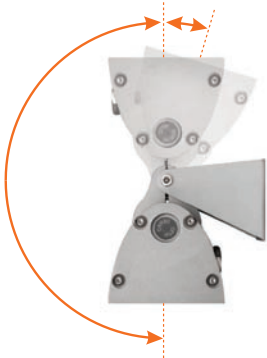

FRONTLINE

LED RGB

TYPE:

PROJECT NAME:

MODEL #	FINISH	VOLTAGE
---------	--------	---------

DESCRIPTION

Features

- Extruded aluminium housing with Die cast aluminium end caps, Silicone gasket.
- Tempered glass hinged to the housing, Breather device and Stainless steel external screws.
- Polyester powder paint resistant to outdoor atmospheric conditions.
- 4 Weather proof cable entries (2 for electrical and 2 for signal) for the purpose of cascade connection.
- Accessories for pendant/ surface mounted adjustable/ extendable arms in die cast aluminium and/ or steel.
- Modules in Dimmable versions are available upon request.
- IP65 rated.

Applications

- FRONTLINE is functional and scene-controlled interactive graphic flood light system. With a flexible installation system for singular installation or in a continuous row, it can be oriented for light direction control. The simple shape is designed to enhance the architectural statement.
- Application areas: Building facades, under canopy, exterior or interior, residential or commercial.